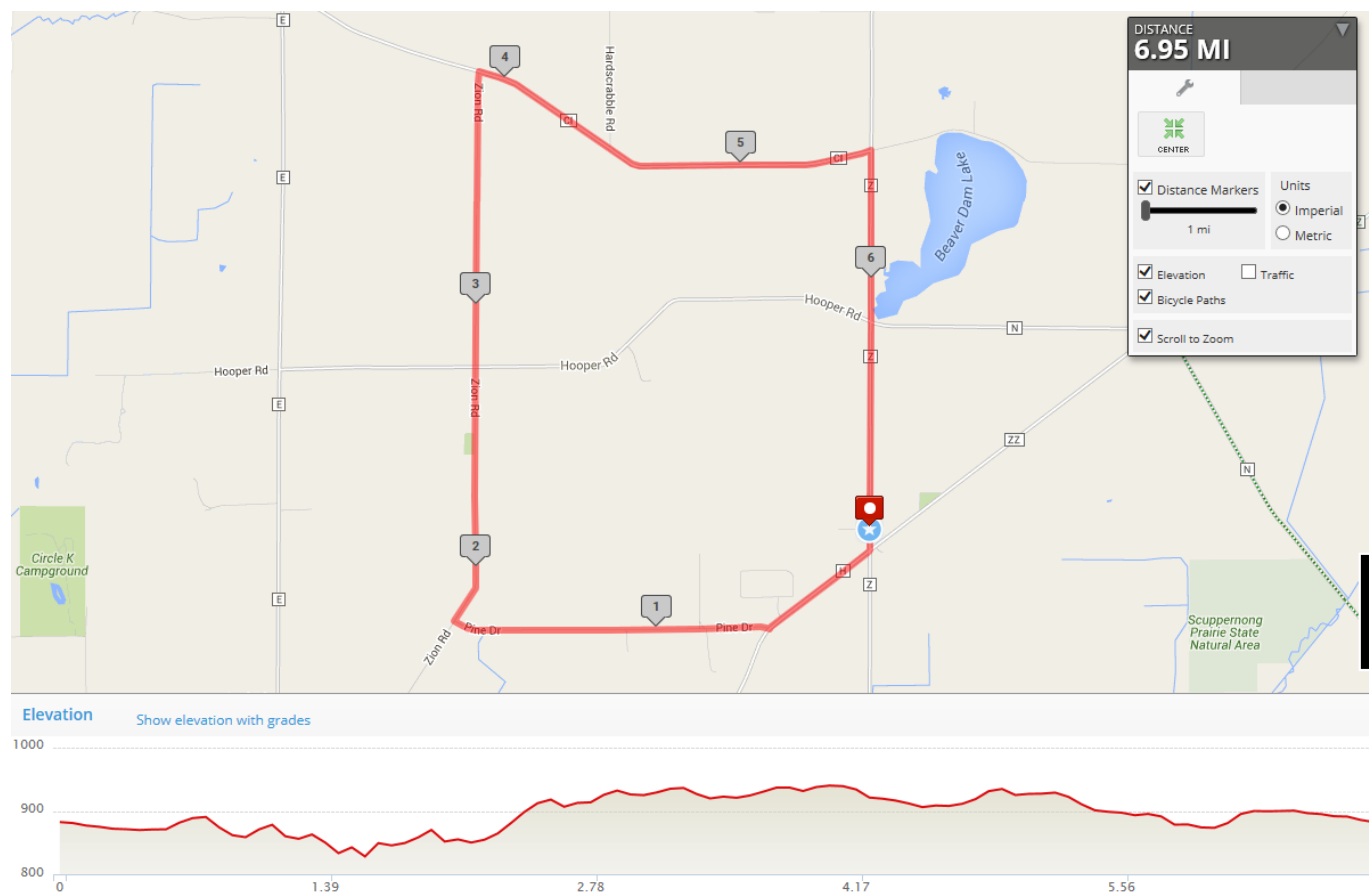

LAPT/TREK MIDWEST ROAD RACE - SATURDAY MAY 21ST

The LAPT/Trek Midwest Road Race Course is an approximately 7-mile route located near Carlin Weld Park in Palmyra, WI. Event registration and race staging will take place at the park while the Start/Finish line is located on county highway Z. The route has a total ascent of ~150ft, with a maximum grade around 4% and a maximum elevation of ~940ft.

Race Director: John Svanda – John@3ftclear.com